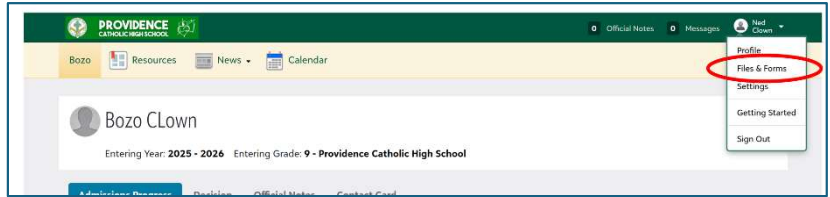

## Viewing your Student's Acceptance Status & Placement Exam Results

When we notify you with our acceptance decision, we will also post your child's placement test results. This will be completed by December 31, 2024.

To check acceptance status, login to the Parent Portal and navigate to the Decisions tab.

To view the HSPT scores, from your home screen on the Parent Portal, click on your name in the upper right corner.