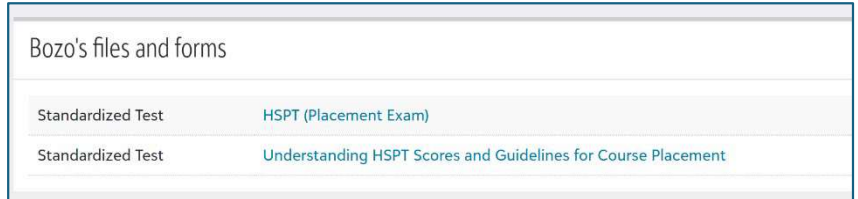

To check acceptance status, login to the Parent Portal and navigate to the Decisions tab.

To view the HSPT scores, from your home screen on the Parent Portal, click on your name in the upper right corner.

Select **Files & Forms**.

Click on the link for **HSPT (Placement Exam)** under your student's name to view your child's results.

To learn more about course placement as related to the HSPT scores, refer to the document called